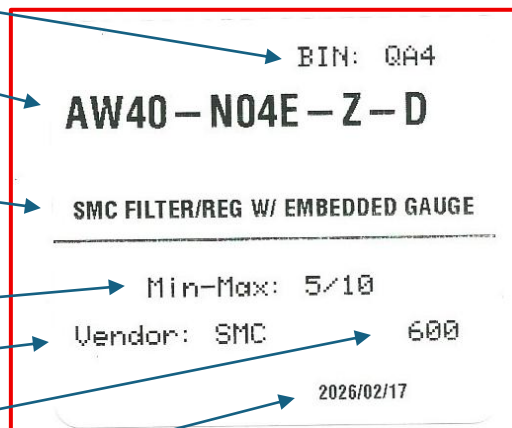

Actual Sample Bin Label

Simple lookup tool

Find your item list for bin labels using a bin range, vendor, or items added by date. Paste the found items into the print window, confirm your list, and the labels print!

Item	Description	Vendor	Vend
FCM1-1202P-ARU4	HTM PROX SENSOR N	405	405
LCM1-1209P-ARU4	PROXIM12 PNP	405	405
LCM1-1812P-ARU4	HTM 18MM SWITCH 12I	405	405
FCU2-0802P-ARU4	HTM SWITCH 2MM SEN	405	405
WCU1-1202P-ARS4-PTFE	-100C WELD IMMUNE	405	405
LCM2-1820P-ARU4	HTM SENSOR	405	405
WCU1-1202P-ARS4-PTFE-100C	WELD IMMUNE SENSO	405	405
H30-BGS-0300P-M8-40D	HTM SENSOR	405	405
FD-1052-K50	NORSTAT SWITCH	364	364
SAFE-Z	NORSTAT SAFETY REL	364	364
SAFE41	ADSR4 24VADDC SAI	364	364
SAFE 2 2 RELAY	NORSTAT SAFE 2 2	364	364
FD-978	HTP SAFETY PULL COF	364	364

R3TXSERVICES Reports SQL Reports Emails Labels Settings

Label Printer [Search]

Successfully printed

Item #s

- AR40-N04-Z-D
- AR40-N04E-Z-D
- ARP40K-N04H-3Z
- AW40-N04E-Z-D
- AWD40-N03DE-Z-D
- AWD40-N04C-Z-D
- AFG40-N04C-Z-D
- AF40-N04-Z-A
- VH540-N03B-Z
- VH540-N04B-Z
- VH540-N06B-Z
- Y400-A
- Y400T-A
- AD47N-Z
- AD48
- AD48N-Z
- C45F-A
- C45F-Z
- C35L-3W-A
- AW40K-N04E1-Z

Item Vendor Code Vendor Reorder Point BinNumber