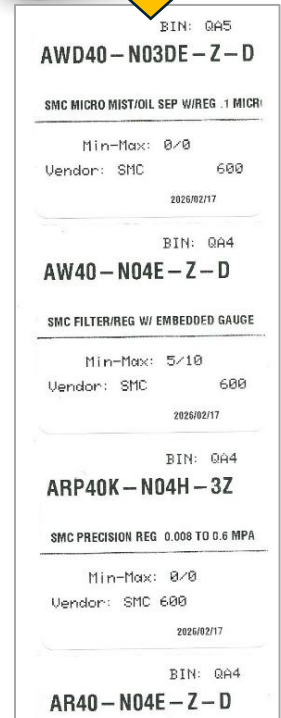

## Custom Bin Box Labels

Tell us what you want on your customized bin labels, and R3TX will provide the system tool to make it easy. Use our simple Excel tool to find items by bin range, print a single label or a long list of labels. Design your own label or multiple label styles with your preferred TrulinX item data. Any available size can be used for your warehouse bins.

**Item Bin**

**Item Number**

(up to 40 characters, font adjusts to accommodate)

**Item Description**

(up to 40 characters, font adjusts to accommodate)

**Min and Max values**

**Vendor name**  
(first 10 characters)

**Vendor code** (6 characters)

**Label print date**

## Simple lookup tool

Find your item list for bin labels using a bin range, vendor, or items added by date. Paste the found items into the print window, confirm your list, and the labels print!

Item	Description	Vendor	Vend
FCM1-1202P-ARU4	HTM PROX SENSOR N	405	405
LCM1-1209P-ARU4	PROXIM12 PNP	405	405
LCM1-1812P-ARU4	HTM 18MM SWITCH 12I	405	405
FCU2-0802P-ARU4	HTM SWITCH 2MM SEN	405	405
WCU1-1202P-ARS4-PTFE	-100C WELD IMMUNE	405	405
LCM2-1820P-ARU4	HTM SENSOR	405	405
WCU1-1202P-ARS4-PTFE-100C	WELD IMMUNE SENSO	405	405
H30-BGS-0300P-M8-40D	HTM SENSOR	405	405
FD-1052-K50	NORSTAT SWITCH	364	364
SAFE-Z	NORSTAT SAFETY REL	364	364
SAFE41	ADSR4 24VADDC SAI	364	364
SAFE 2 2 RELAY	NORSTAT SAFE 2 2	364	364
FD-978	HTP SAFETY PULL COF	364	364